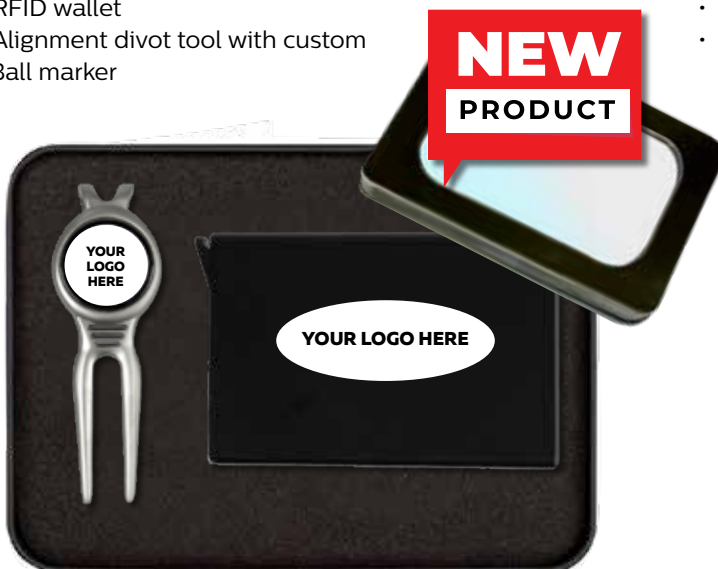

GOLF GIFT SET

GREAT TOURNAMENT GIFT FOR YOUR NEXT EVENT!

METAL TIN INCLUDING:

- Alignment divot tool with custom ball marker
- Hat clip with ball marker
- Ball marker

WALLET GIFT SET

METAL TIN INCLUDING:

- RFID wallet
- Alignment divot tool with custom Ball marker