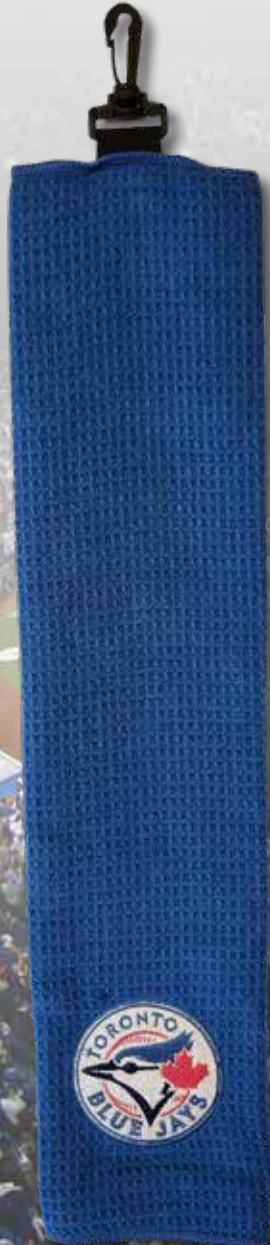

TRI-FOLD TOWEL

- 6" x 22" Tri- fold
- Comes with a clip