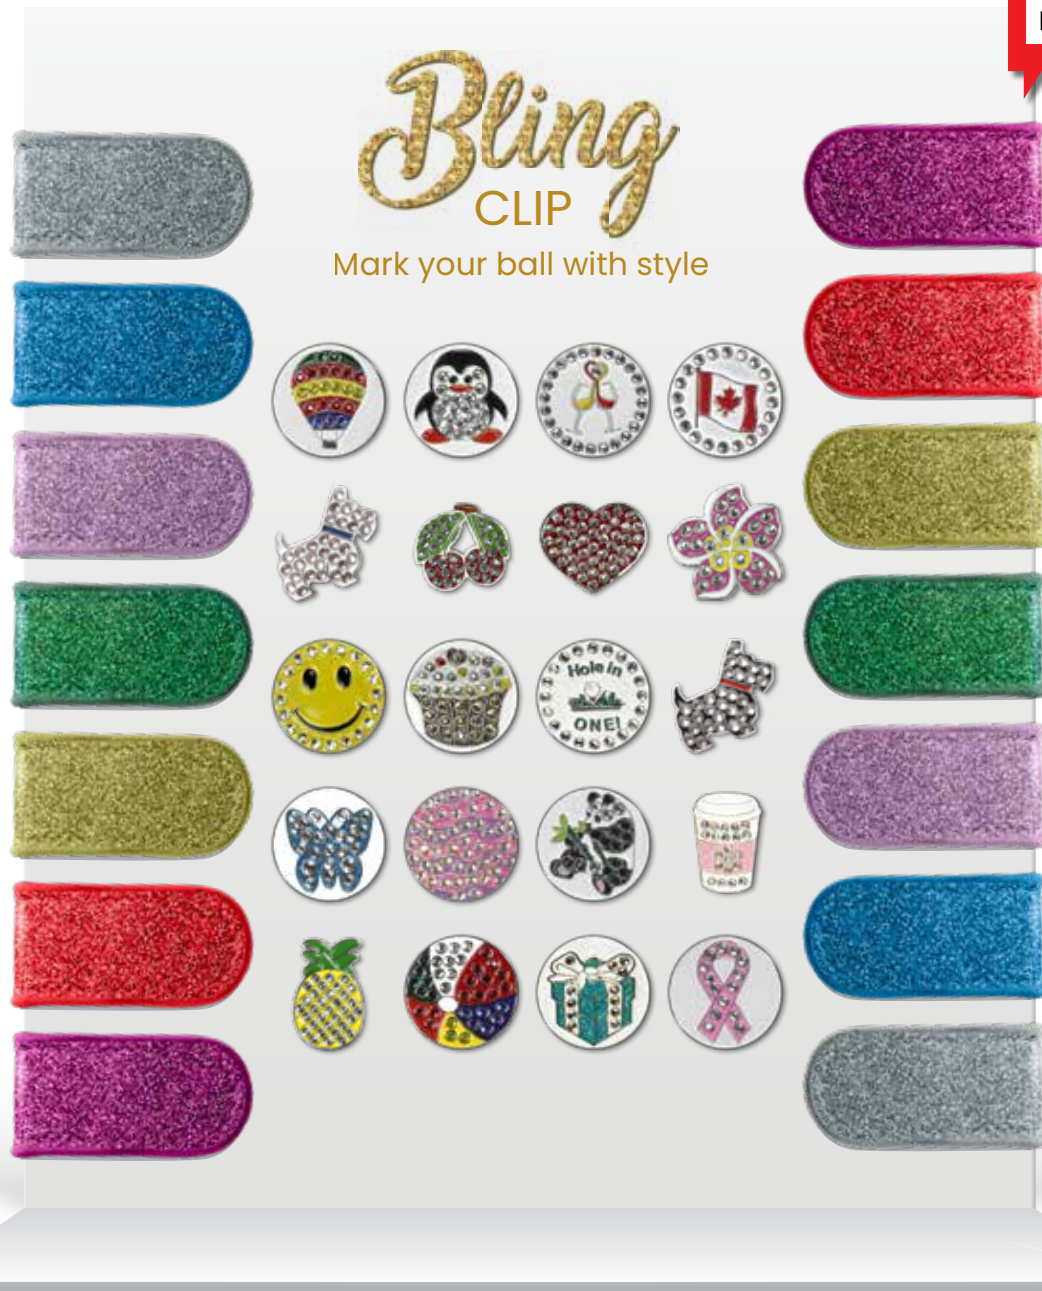

NEW
PRODUCT